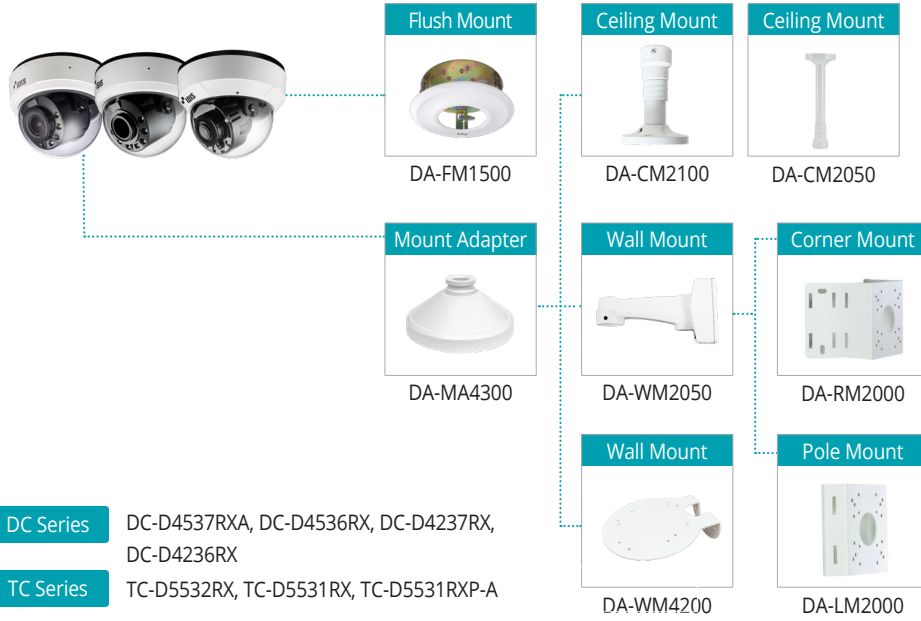

SPEED DOME (1)

DC Series DC-S6281HX, DC-S3283WHX

SPEED DOME (2)

DC Series DC-S6286HRXL, DC-S6481HRA, DC-S6681HRX, DC-S6881HRX

SPEED DOME (3)

DC Series DC-S6261X

DOME (1)

DC Series DC-D4217RX

TC Series TC-D4211RX

DOME (2)

DOME (4)

DOME (3)

DOME (5)

DOME (6)

DC Series DC-D4811WRX, DC-D4516WRX, DC-D4216WRX

DOME (7)