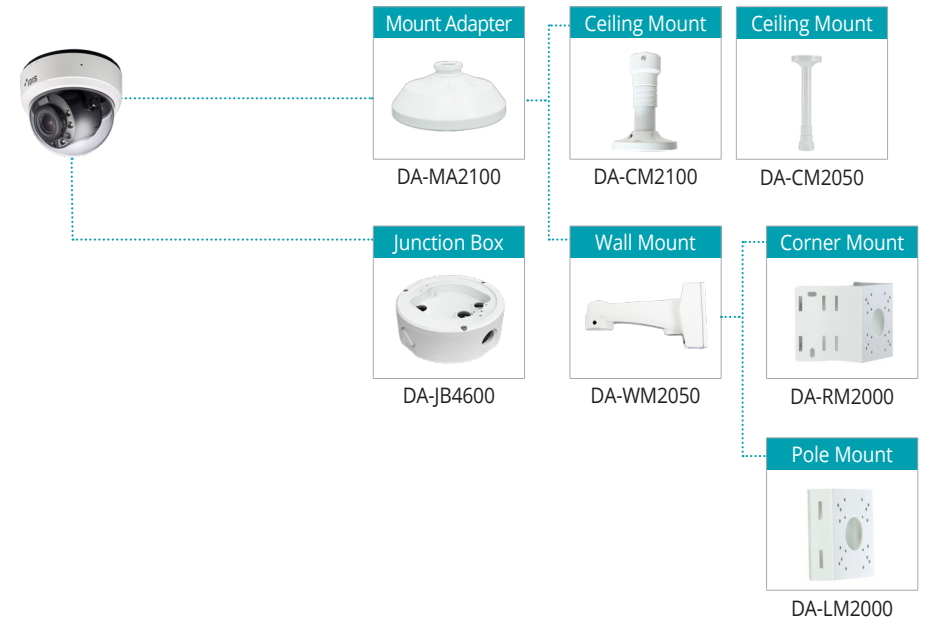

TC Series TC-D4222WRX, TC-D4221WRXP

DOME (8)

DC Series DC-D4831HRX, DC-D4537HRXA, DC-D4536HRX, DC-D4236HRX, DC-D4238HRA, DC-4248HRA, DC-D4236WRX, DC-D4246WX

TC Series TC-D5532RX, TC-D5531RX, TC-D5531RXP-A

DOME (8-1)

DC Series DC-D4218WRA

DOME (9)

DC Series DC-D4532WERA

DOME (10)

DC Series DC-D4512WERA

FISHEYE (2)

DA-MA4300