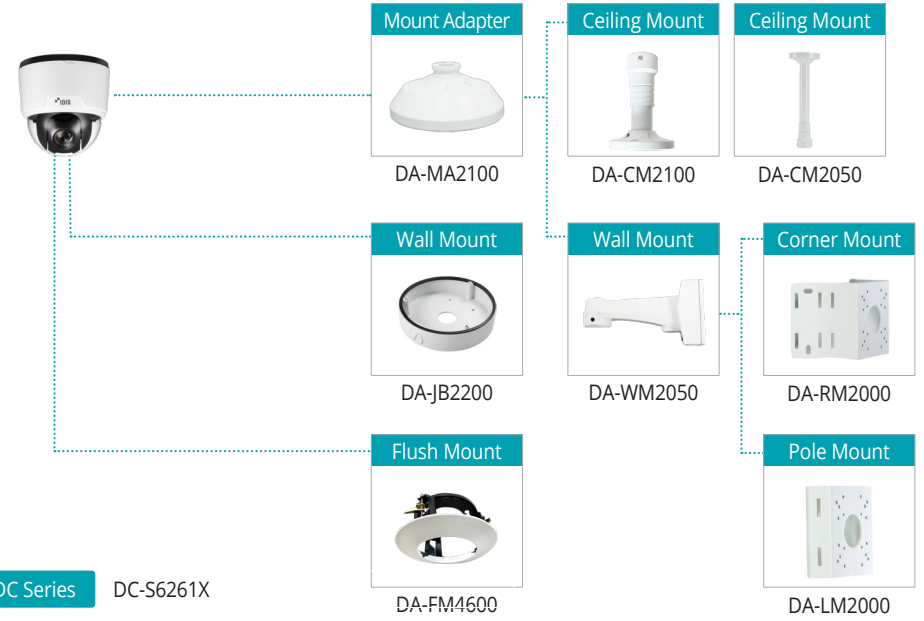

SPEED DOME (1)

DC Series DC-S6281HX, DC-S3283WHX

SPEED DOME (2)

DC Series DC-S6286HRXL, DC-S6481HRA, DC-S6681HRX, DC-S6881HRX

SPEED DOME (3)

DC Series DC-S6261X

DOME (1)

DC Series DC-D4217RX

TC Series TC-D4211RX

DOME (2)

DOME (4)

DOME (3)

DOME (5)

DOME (6)

DC Series DC-D4811WRX, DC-D4516WRX, DC-D4216WRX

DOME (7)