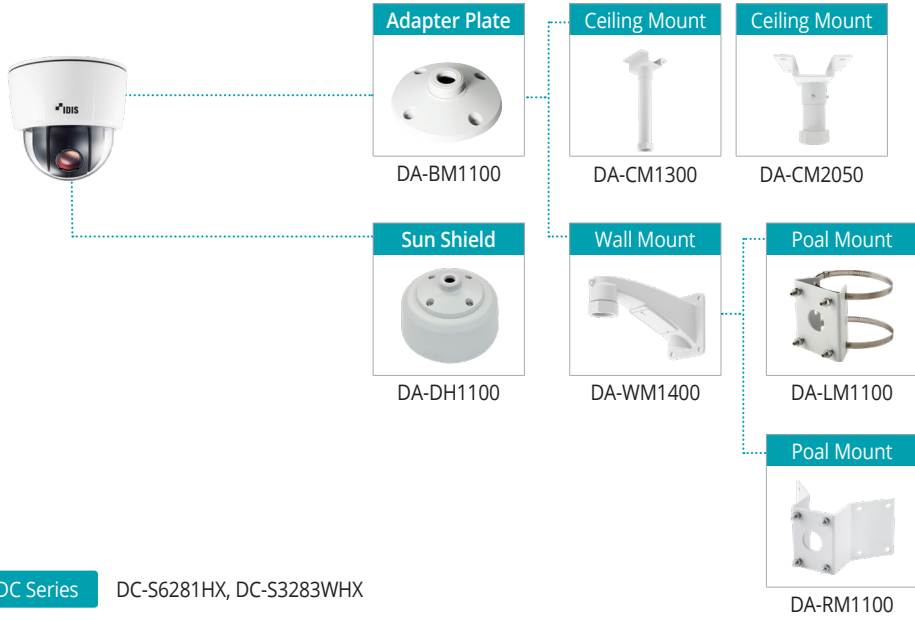

SPEED DOME (1)

DC Series DC-S6281HX, DC-S3283WHX

SPEED DOME (2)

DC Series DC-S6286HRXL, DC-S6481HRA, DC-S6681HRX, DC-S6881HRX

SPEED DOME (3)

DC Series DC-S6261X

DOME (1)

DC Series DC-D4217RX

TC Series TC-D4211RX

DOME (2)

DOME (4)

DOME (3)

DOME (5)

DOME (6)

DC Series DC-D4811WRX, DC-D4516WRX, DC-D4216WRX

DOME (7)